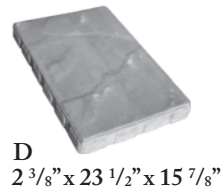

*Slate  
Gray*

*Sahara  
Sand*

*Copper  
Canyon*

*Silver  
Wheat*

## ARIZONA

Sq. Ft. per Pallet	Layers per Pallet	Sq. Ft. per Layer	Weight per Pallet
101.2	10	10.12	2680

*Arizona's light colors stay cooler in sunlight so they are more comfortable on bare feet and perfect for pools.*