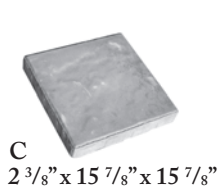

*Slate  
Gray*

*Sahara  
Sand*

*Copper  
Canyon*

*Silver  
Wheat*

## ARIZONA

Sq. Ft. per Pallet	Layers per Pallet	Sq. Ft. per Layer	Weight per Pallet
101.2	10	10.12	2680

*Arizona's light colors stay cooler in sunlight so they are more comfortable on bare feet and perfect for pools.*