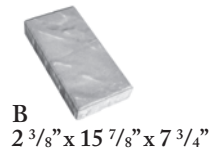

*Slate  
Gray*

*Sahara  
Sand*

*Copper  
Canyon*

*Silver  
Wheat*

## ARIZONA

Sq. Ft. per Pallet	Layers per Pallet	Sq. Ft. per Layer	Weight per Pallet
101.2	10	10.12	2680

*Arizona's light colors stay cooler in sunlight so they are more comfortable on bare feet and perfect for pools.*