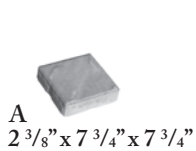

*Slate  
Gray*

*Sahara  
Sand*

*Copper  
Canyon*

*Silver  
Wheat*

## ARIZONA

Sq. Ft. per Pallet	Layers per Pallet	Sq. Ft. per Layer	Weight per Pallet
101.2	10	10.12	2680

*Arizona's light colors stay cooler in sunlight so they are more comfortable on bare feet and perfect for pools.*