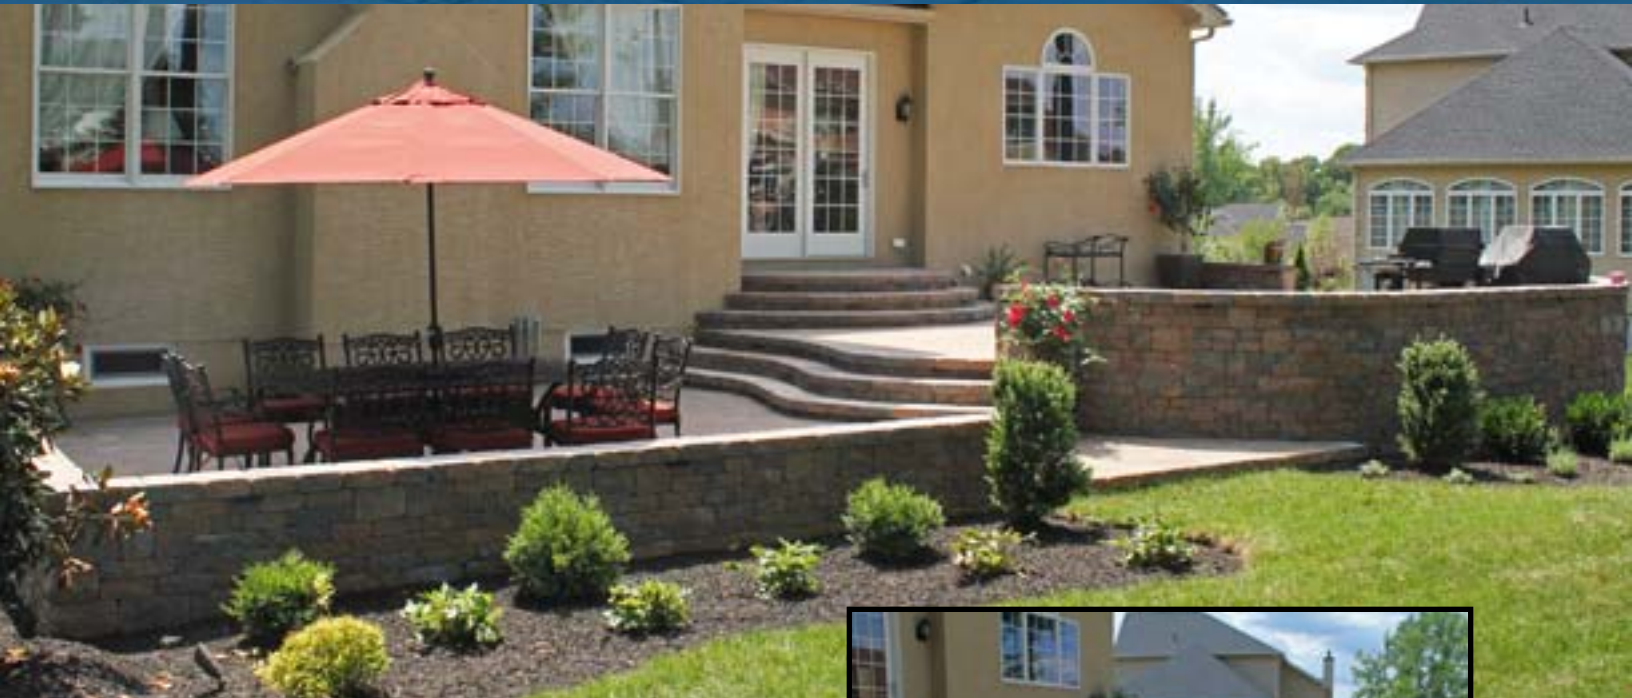

Project of the month

OCTOBER

Authorized Rinox Distributor:

Shemin Nurseries, Inc.
Aston, PA

Landscape Designer:

Kelly's Landscaping
Aston, PA

Project:

Private Residence
Chadds Ford, PA

Products:

Palazzo Modulo, Panama Beige
Rio 90 & 180, Panama Beige
10" Angle Coping, Panama Beige

Dimensions:

Palazzo Modulo, Panama Beige - 1300 s/f
Rio 90 & 180, Panama Beige - 420 s/f
10" Angle Coping, Panama Beige - 252 l/f